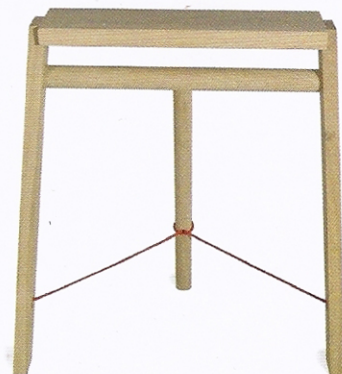

THE DESIGN BOOK

1000 NEW DESIGNS FOR THE HOME
AND WHERE TO FIND THEM

Jennifer Hudson

Stools, Tom and Jerry

Konstantin Grcic
Solid beech wood, plastic
H: Adjustable
Diam (seat): 34cm (13 $\frac{3}{8}$ in)
Magis SpA, Italy
www.magisdesign.com

Stool, Stool

Aldo Bakker
Wood
H: 35cm (13 $\frac{3}{8}$ in)
W: 34cm (13 $\frac{3}{8}$ in)
D: 33cm (13in)
Particles, The Netherlands
www.particlesgallery.com

Barstool, Bentboo

Chen-hsu Liu
Laminated bamboo
H: 75cm (29in)
W: 38.5cm (15 $\frac{1}{8}$ in)
Yii, Taiwan
HAN Gallery, Taiwan
www.yiidesign.com
www.han-gallery.com

Stool, 5*

Tomás Alonso
Oak, rope
H: 49cm (19 $\frac{1}{2}$ in)
W: 45cm (17 $\frac{3}{8}$ in)
D: 25cm (9 $\frac{7}{8}$ in)
Nils Holger Moormann
GmbH, Germany
www.moormann.de

**Stackable stool, NOM
(Nature of Material)**

Bakery Studio
Laser-cut aluminium sheet
H: 44.5cm (17 $\frac{3}{8}$ in)
W: 37.5cm (15in)
D: 37.5cm (15in)
Cappellini, Italy
www.cappellini.it