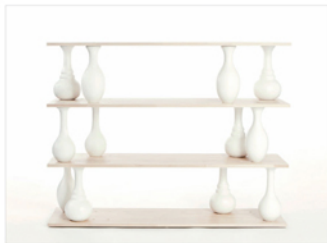

vase Shelves

디자인 베이커리 스튜디오
기 울 선반
크 기 1,400x350x720~1,420mm
재 료 너도밤나무 판, 폴리우레탄 코팅
사 진 베이커리 스튜디오 제공

이 오브제는 너도밤나무 판 사이를 꽃병 모양의 목재로 연결시켜 마치 선반 위에 꽃병이 놓여 있는 듯 구조미를 부각시키고 있다. 개인에 취향에 따라 선반을 더하거나 뺄 수 있어 실용성이 돋보이며 또한, 물체가 놓여 있지 않을 때는 아름다운 조각품으로도 활용이 가능하다.

기능성과 비기능성, 공학과 장식, 예술과 디자인의 경계를 넘나드는 꽃병 선반은 디자이너의 재치 넘치는 발상이 돋보이는 작품이라 할 수 있다.